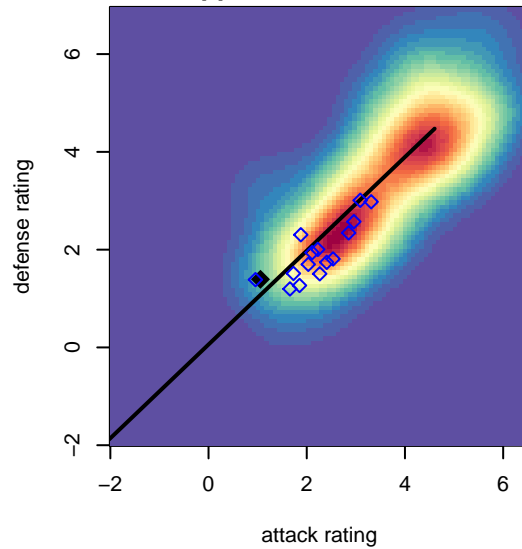

Venues played:  
 2016 RVS Classic GU17  
 2016 KITG GU17 Red  
 2016 Central WA Super Cup U17 Gold  
 2016 Win PSPL Classic 1 (00) U17

**RSA Elite G00**  
 Dots are actual minus expected GF (blue circles) and GA (red triangles).  
 Blue line is smoothed change in attack strength. Red is smoothed change in defense strength.

**attack and defense variance (black dot)  
relative to other teams  
and top 10 in region**

**attack and defense rating  
relative to others at age  
and all opponents in last 13 months**

**attack and defense rating  
relative to others at age  
and all opponents in last 13 months**

**Performance relative to 13 month average**

**Performance relative to 13 month average**

Distribution of opponents  
 Red = Lose zone, Blue = Win zone, Green = Even  
 Black line separates win/lose zones