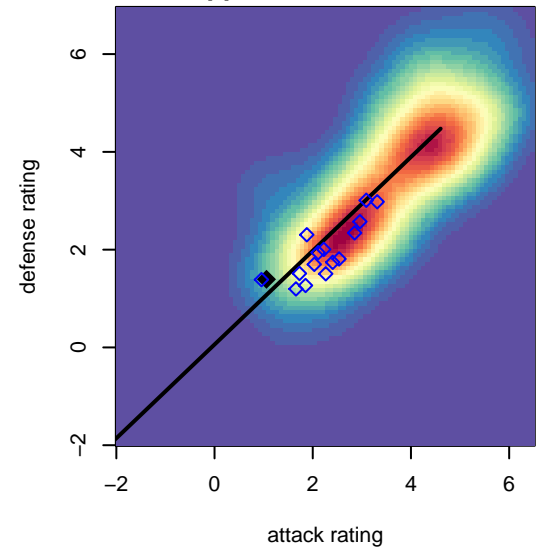

Venues played:  
 2016 RVS Classic GU17  
 2016 KITG GU17 Red  
 2016 Central WA Super Cup U17 Gold  
 2016 Win PSPL Classic 1 (00) U17

**RSA Elite G00**  
 Dots are actual minus expected GF (blue circles) and GA (red triangles).  
 Blue line is smoothed change in attack strength. Red is smoothed change in defense strength.

**attack and defense variance (black dot)  
relative to other teams  
and top 10 in region**

**attack and defense rating  
relative to others at age  
and all opponents in last 13 months**

**attack and defense rating  
relative to others at age  
and all opponents in last 13 months**

**Performance relative to 13 month average**

**Performance relative to 13 month average**

Distribution of opponents  
 Red = Lose zone, Blue = Win zone, Green = Even  
 Black line separates win/lose zones