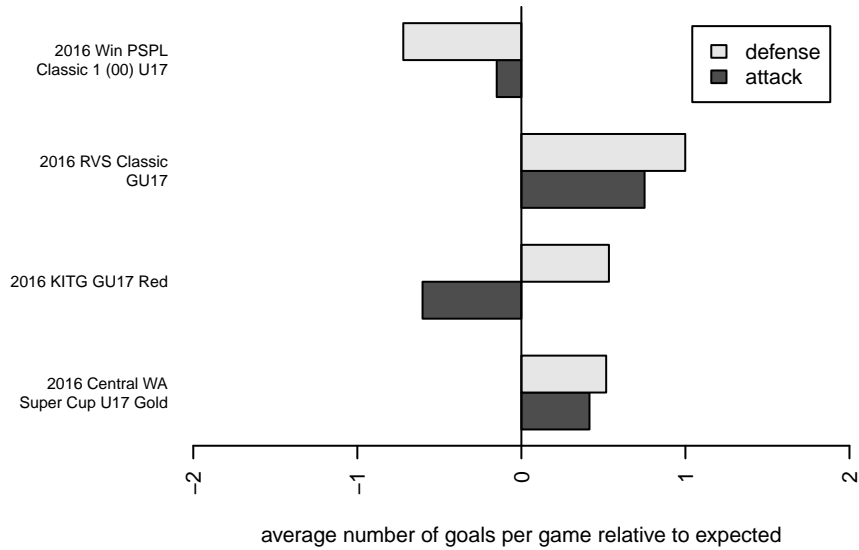

Venues played:  
 2016 RVS Classic GU17  
 2016 KITG GU17 Red  
 2016 Central WA Super Cup U17 Gold  
 2016 Win PSPL Classic 1 (00) U17

**RSA Elite G00**  
 Dots are actual minus expected GF (blue circles) and GA (red triangles).  
 Blue line is smoothed change in attack strength. Red is smoothed change in defense strength.

**attack and defense variance (black dot)  
relative to other teams  
and top 10 in region**

**attack and defense rating  
relative to others at age  
and all opponents in last 13 months**

**attack and defense rating  
relative to others at age  
and all opponents in last 13 months**

**Performance relative to 13 month average**

**Performance relative to 13 month average**

Distribution of opponents  
 Red = Lose zone, Blue = Win zone, Green = Even  
 Black line separates win/lose zones