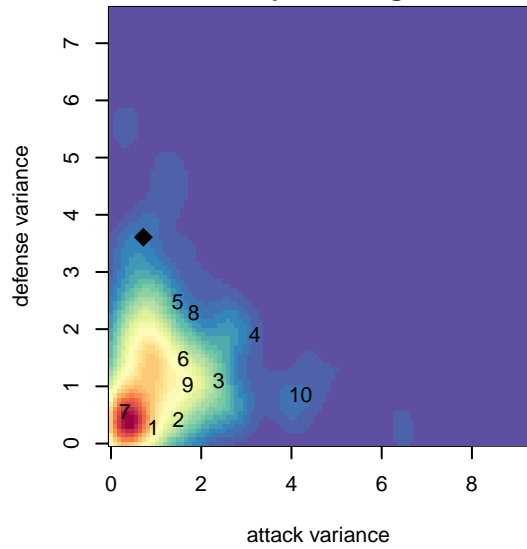

# RSA Elite G00

Rainier Soccer Alliance  
 Puyallup, WA  
 G00 total strength=1153  
 attack=2.88 defense=4.03  
 spr league = Win PSPL Classic 1 (00) U17  
 notes= Mejia 2015-6

alt names used:  
 RSA ELITE 00 MEJIA  
 RSA Elite G00  
 RSA ELITE MEJIA 00  
 RSA Elite G00 Mejia

Venues played:  
 2016 RVS Classic GU17  
 2016 KITG GU17 Red  
 2016 Central WA Super Cup U17 Gold  
 2016 Win PSPL Classic 1 (00) U17

**RSA Elite G00**  
 Dots are actual minus expected GF (blue circles) and GA (red triangles).  
 Blue line is smoothed change in attack strength. Red is smoothed change in defense strength.

**attack and defense variance (black dot)  
relative to other teams  
and top 10 in region**

**attack and defense rating  
relative to others at age  
and all opponents in last 13 months**

**attack and defense rating  
relative to others at age  
and all opponents in last 13 months**