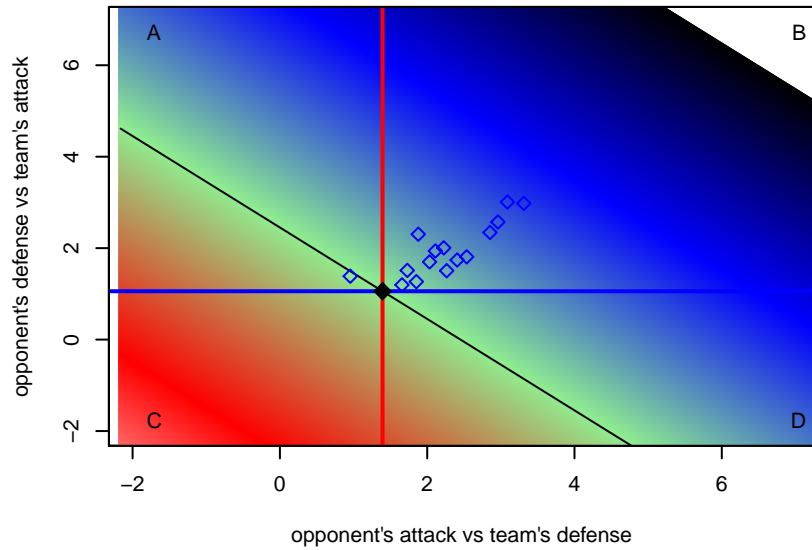

Venues played:  
 2016 RVS Classic GU17  
 2016 KITG GU17 Red  
 2016 Central WA Super Cup U17 Gold  
 2016 Win PSPL Classic 1 (00) U17

**RSA Elite G00**  
 Dots are actual minus expected GF (blue circles) and GA (red triangles).  
 Blue line is smoothed change in attack strength. Red is smoothed change in defense strength.

**attack and defense variance (black dot)  
relative to other teams  
and top 10 in region**

**attack and defense rating  
relative to others at age  
and all opponents in last 13 months**

**attack and defense rating  
relative to others at age  
and all opponents in last 13 months**

**Performance relative to 13 month average**

**Performance relative to 13 month average**

Distribution of opponents  
 Red = Lose zone, Blue = Win zone, Green = Even  
 Black line separates win/lose zones