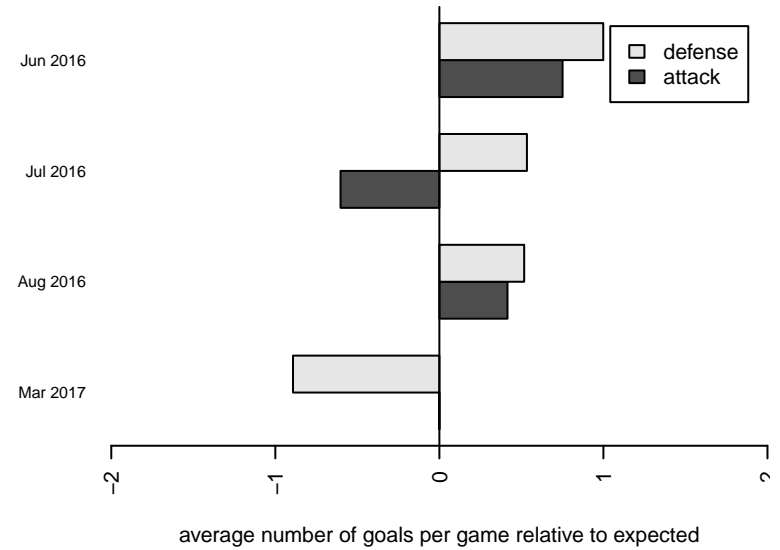

Venues played:  
 2016 RVS Classic GU17  
 2016 KITG GU17 Red  
 2016 Central WA Super Cup U17 Gold  
 2016 Win PSPL Classic 1 (00) U17

**RSA Elite G00**  
 Dots are actual minus expected GF (blue circles) and GA (red triangles).  
 Blue line is smoothed change in attack strength. Red is smoothed change in defense strength.

**attack and defense variance (black dot)  
relative to other teams  
and top 10 in region**

**attack and defense rating  
relative to others at age  
and all opponents in last 13 months**

**attack and defense rating  
relative to others at age  
and all opponents in last 13 months**

**Performance relative to 13 month average**

**Performance relative to 13 month average**

Distribution of opponents  
 Red = Lose zone, Blue = Win zone, Green = Even  
 Black line separates win/lose zones