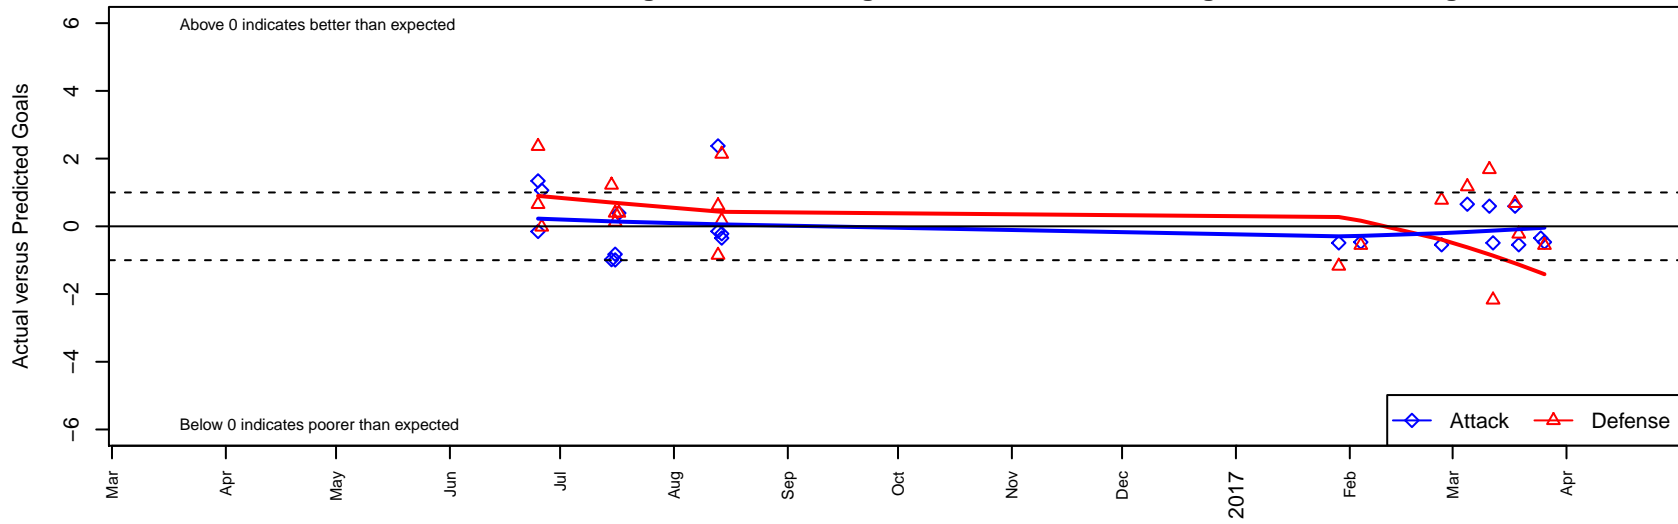

# RSA Elite G00

Rainier Soccer Alliance  
 Puyallup, WA  
 G00 total strength=1153  
 attack=2.88 defense=4.03  
 spr league = Win PSPL Classic 1 (00) U17  
 notes= Mejia 2015-6

alt names used:  
 RSA ELITE 00 MEJIA  
 RSA Elite G00  
 RSA ELITE MEJIA 00  
 RSA Elite G00 Mejia

Venues played:  
 2016 RVS Classic GU17  
 2016 KITG GU17 Red  
 2016 Central WA Super Cup U17 Gold  
 2016 Win PSPL Classic 1 (00) U17

**RSA Elite G00**  
 Dots are actual minus expected GF (blue circles) and GA (red triangles).  
 Blue line is smoothed change in attack strength. Red is smoothed change in defense strength.

**attack and defense variance (black dot)  
relative to other teams  
and top 10 in region**

**attack and defense rating  
relative to others at age  
and all opponents in last 13 months**

**attack and defense rating  
relative to others at age  
and all opponents in last 13 months**

**Performance relative to 13 month average**

**Performance relative to 13 month average**

Distribution of opponents  
 Red = Lose zone, Blue = Win zone, Green = Even  
 Black line separates win/lose zones